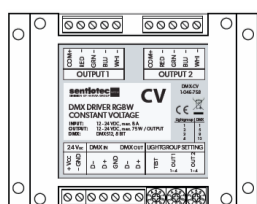

Power supply

Item no.

LED-PWS-24-40
40 W

LED-PWS-24-90
90 W

LED-PWS-24-160
160 W

DMX driver CC 2 zones

Item no.

DMX-CC
2 x 25 W, 2 zone

LED RGBW

Item no.

RGBW0400F/S (6 W)

RGBW0600F/S (9 W)

RGBW0800F/S (12 W)

RGBW1000F/S (14 W)

RGBW1200F/S (17 W)

RGBW1400F/S (20 W)

RGBW1600F/S (23 W)

RGBW1800F/S (26 W)

RGBW1950F/S (28 W)

LED spotlight

Item no.

LED-SP-RGBW-18
18 W

LED spotlight

Item no.

LED-SP-RGBW-5
5 W