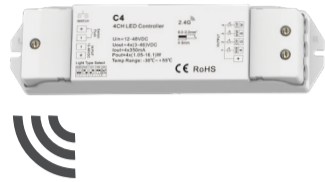

Overview RGBW LED

HARVIA

Sauna & Spa

Remote control 1 zone

Item no.

LR-1Z

Remote control 4 zone

Item no.

LR-4Z

Up to 4 light circuits
can be individually
controlled

Remote driver CV 1 zone

Item no.

LC-CV-VP
360 W, 1 zone

Power supply

Item no.

LED-PWS-24-40
40 W

LED-PWS-24-90
90 W

LED-PWS-24-160
160 W

Remote driver CC 1 zone

Item no.

LC-CC-VP
33.6 W, 1 zone

LED BAR RGBW

Item no.

RGBW0400F/S (6 W)