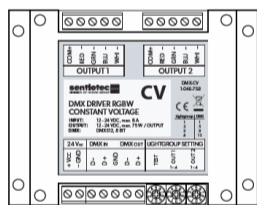

DMX driver CV 2 zones

Item no.

DMX-CV
2 x 75 W, 2 zones